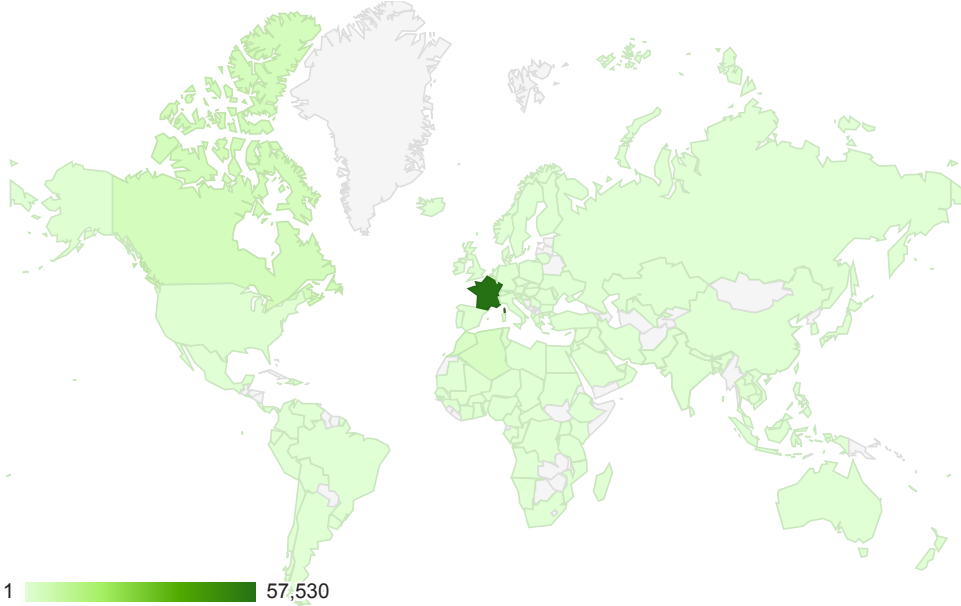

Location

% of visits: 100.00%

Map Overlay

Site Usage

Visits 80,886 % of Total: 100.00% (80,886)	Pages / Visit 1.41 Site Avg: 1.41 (0.00%)	Avg. Visit Duration 00:01:05 Site Avg: 00:01:05 (0.00%)	% New Visits 89.29% Site Avg: 89.29% (0.00%)	Bounce Rate 84.23% Site Avg: 84.23% (0.00%)
---	--	--	---	--

Country / Territory	Visits	Pages / Visit	Avg. Visit Duration	% New Visits	Bounce Rate
1. France	57,530	1.39	00:00:59	90.02%	84.98%
2. Canada	4,015	1.39	00:01:00	87.52%	83.46%
3. Belgium	3,801	1.42	00:01:06	88.42%	84.69%
4. Algeria	2,682	1.48	00:01:28	92.65%	82.85%
5. Morocco	2,577	1.35	00:01:12	93.05%	85.22%
6. Switzerland	1,803	1.43	00:01:01	90.74%	84.47%
7. Réunion	1,343	1.69	00:01:39	68.35%	73.72%
8. Tunisia	1,306	1.30	00:00:50	90.58%	86.52%
9. (not set)	858	1.39	00:01:12	84.85%	80.89%
10. United States	355	1.44	00:01:08	89.86%	82.54%